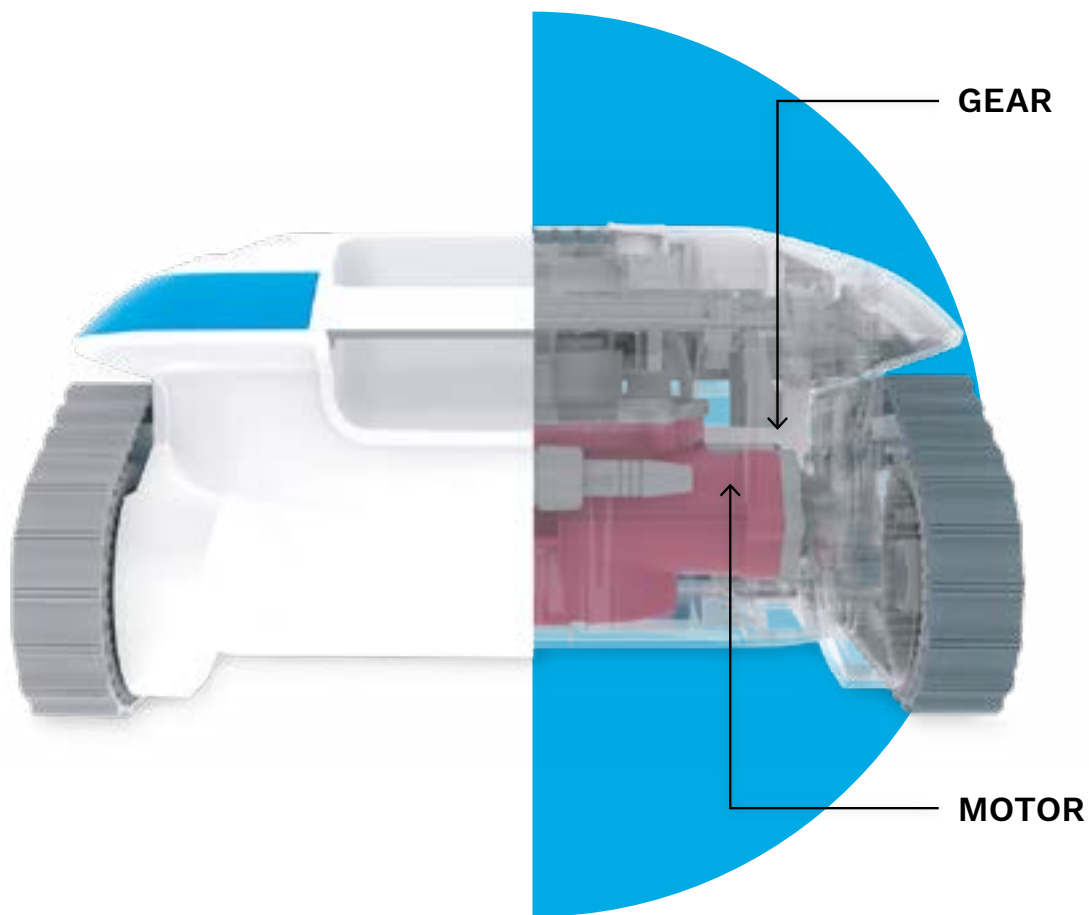

LAVENDER

FLAMINGO

CHERRY RED

APRICOT

A WHOLE LOT OF TECHNOLOGY PACKED INTO LESS THAN 13 LBS

PLANETARY GEAR TECHNOLOGY

Cosmy robots are equipped with two stage planetary gear technology, a drive system that offers greater efficiency and better precision; combined with two drive motors and a powerful pump, Cosmy is one of the most reliable robotic cleaners on the market.

This system is the ideal solution for fast, optimised travel, unmatched cleaning and unrivalled reliability.

ENERGY EFFICIENT

With their rapid and logical travel mode and powerful suction, Cosmy robotic cleaners work fast. Cleaning cycles are short, consume less energy, and yield a flawless result.