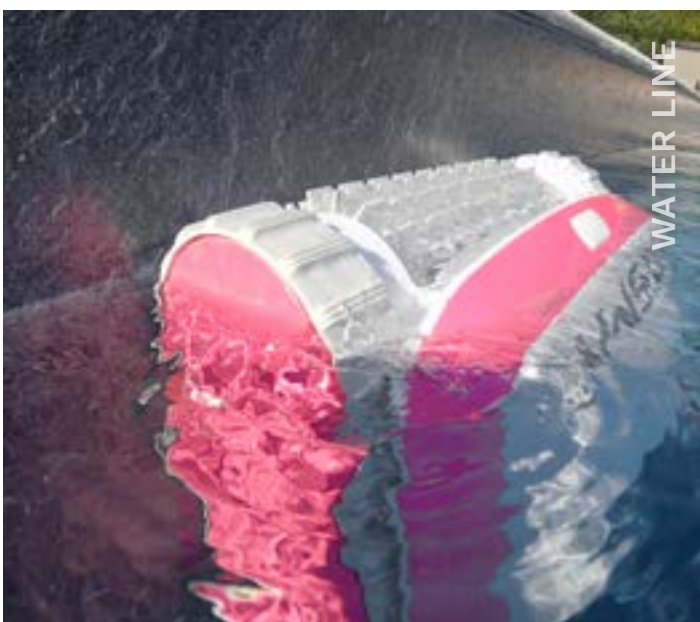

DIMENSIONS

TECHNICAL DATA

Weight

12.5 lbs

Power supply

< 29 Volt, Jupiter + APP

Power consumption

< 150 Watt

EQUIPMENT

Filter type

Double layer filtration

Filter access

Top access

Full filter indicator

Brush type

PVC brushes

CLEANING

Pool size

Up to 39 feet

Pool shape

All shapes and waterproofing finishes

Cleaning type

Floor, walls and water line

Cleaning cycle duration

1.5, 2 or 2.5 hours

Remote control

Smartphone app

Navigation technology

[Smart Navigation](#)

[Gyroscope](#)

[Beach entry detection](#)

GUARANTEE

2 years

+ 1 additional year*

*limited guarantee